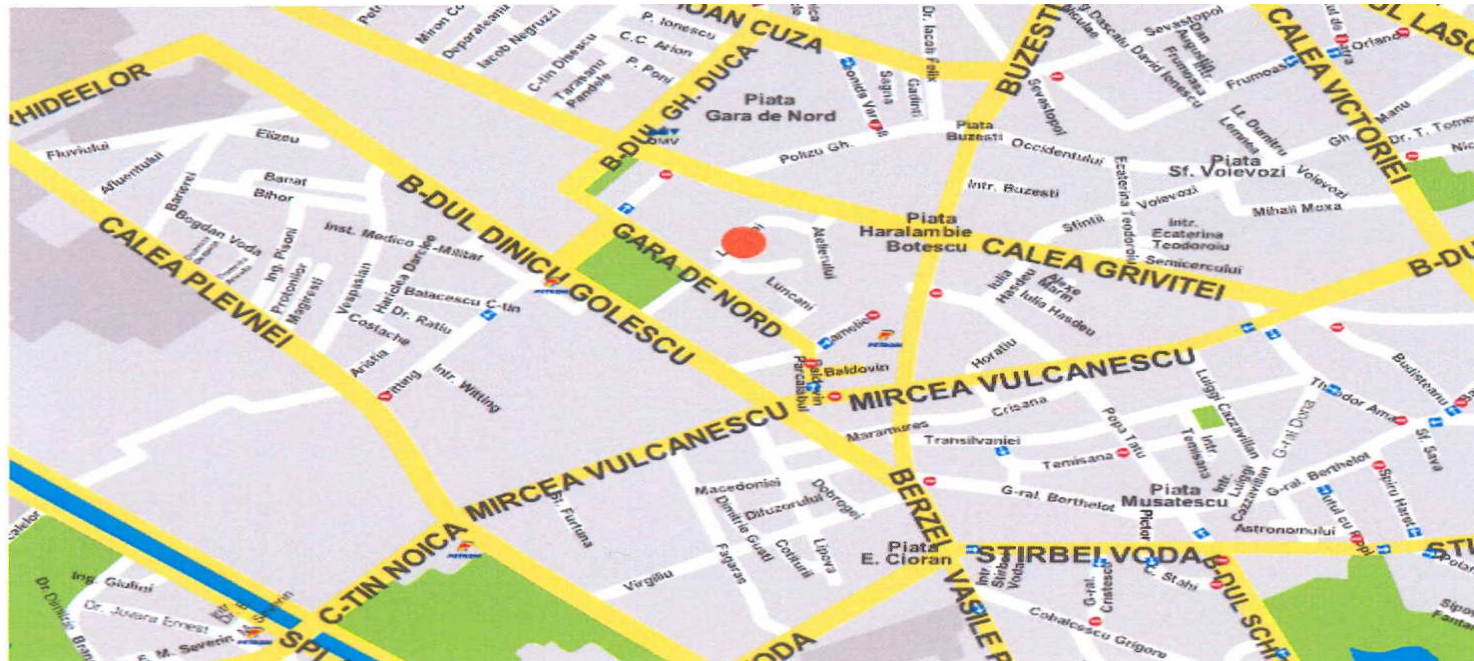

DIRECTIONS

Our office is located approximately in the center of Bucharest, from Piața Victoriei (Victory Square) turn right on Șoseaua Nicolae Titulescu and continue driving until the first cross road when you should turn left on Maltepol Street. Reaching the intersection, go straight on Gheorghe Duca Boulevard and at the first cross road turn left on Calea Griviței, then turn left on Intrarea Luncani.

Our Office is situated at Mezanin within Continental Hotels Building.

If you need detailed directions to the office, please call our Reception on:

+40 21 314 31 55

+40 21 314 31 57

ADDRESS:

143 Calea Griviței, 1st District
010741, Bucharest